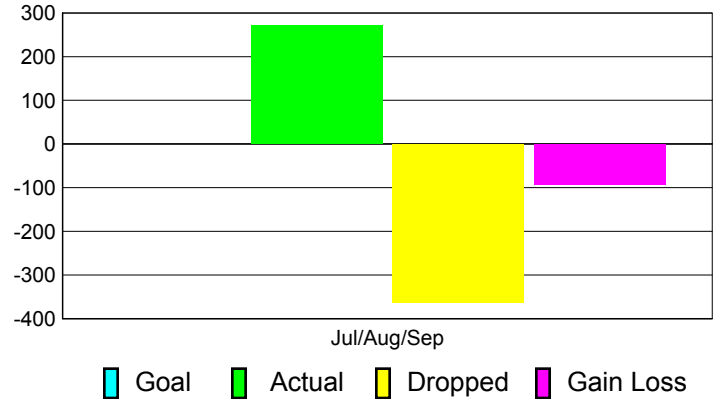

### YTD Status Quo Clubs 2011-2012

Status Quo Clubs Compared to Status Quo Members

## MEMBERSHIP

Membership Results  
2011-2012

Membership  
2010-2011

Month	Net Memb Goal	Actual New Memb	Actual Dropped Memb	Gain/Loss of Memb	Gain/Loss of Memb
Jul/Aug/Sep		271	-363	-92	-131
<b>Totals</b>		<b>271</b>	<b>-363</b>	<b>-92</b>	<b>-131</b>

### Membership Results 2011-2012

Goal, New, Dropped, Gain/Loss

### Comparison of Membership Gain/Loss

Current Year Compared to the Previous Year