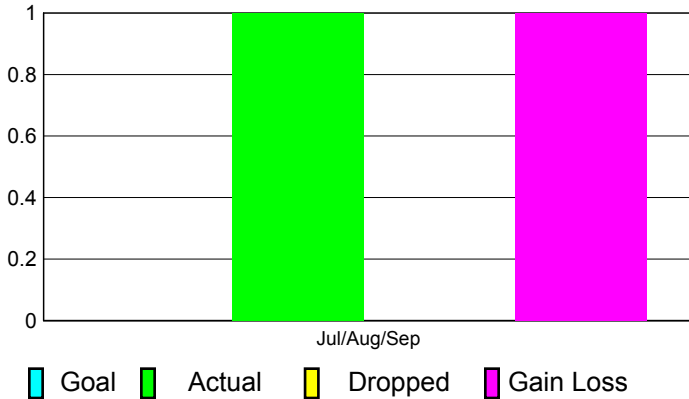

## CLUBS

Club Results  
2011-2012

Clubs  
2010-2011

Month	New Club Goal	Actual New Clubs	Actual Dropped Clubs	Gain/Loss of Clubs	Gain/Loss of Clubs
Jul/Aug/Sep		1	0	1	0
<b>Totals</b>		<b>1</b>	<b>0</b>	<b>1</b>	<b>0</b>

### Club Results 2011-2012

Goal, New, Dropped, Gain/Loss

### Comparison of Club Gain/Loss

Current Year Compared to the Previous Year